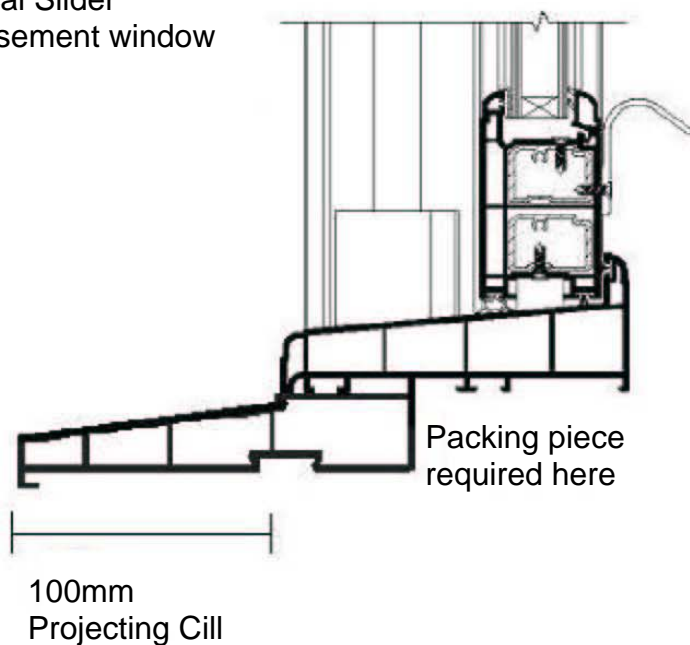

VS Cill options

Standard Vertical Slider
with 155mm casement window
cill

Vertical Slider with 210mm cill