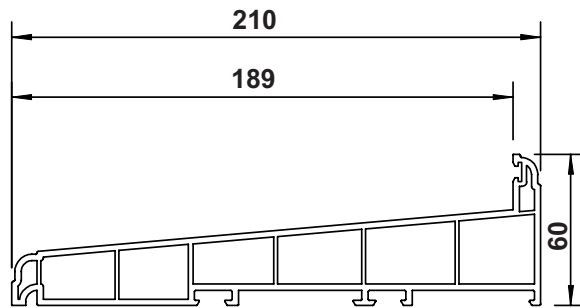

PRODUCT GUIDE

Main & Bead Profiles.

VS01 - Outer frame

VS02 - Cill

VS14 - Cill

VS03 - Top Sash

VS04 - Standard Sash

VS05 - Bottom Rail

**VS06
Square Bead
24mm**

**VS07
Ovolo Bead
24mm**