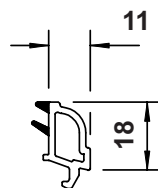

PRODUCT GUIDE

Main & Bead Profiles.

VS01 - Outer frame

VS02 - Cill

VS14 - Cill

VS03 - Top Sash

VS04 - Standard Sash

VS05 - Bottom Rail

**VS06
Square Bead
24mm**

**VS07
Ovolo Bead
24mm**