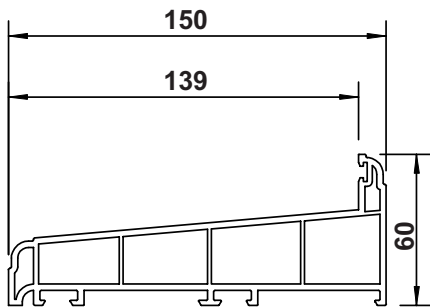

PRODUCT GUIDE

Main & Bead Profiles.

VS01 - Outer frame

VS02 - Cill

VS14 - Cill

VS03 - Top Sash

VS04 - Standard Sash

VS05 - Bottom Rail

**VS06
Square Bead
24mm**

**VS07
Ovolo Bead
24mm**