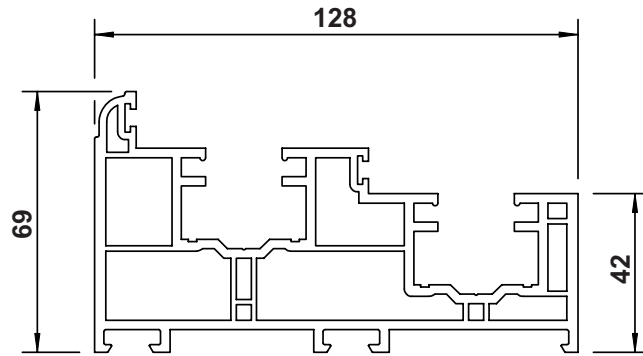

PRODUCT GUIDE

Main & Bead Profiles.

VS01 - Outer frame

VS02 - Cill

VS14 - Cill

VS03 - Top Sash

VS04 - Standard Sash

VS05 - Bottom Rail

**VS06
Square Bead
24mm**

**VS07
Ovolo Bead
24mm**