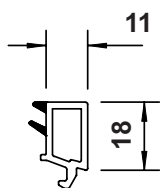

PRODUCT GUIDE

Main & Bead Profiles.

VS01 - Outer frame

VS02 - Cill

VS14 - Cill

VS03 - Top Sash

VS04 - Standard Sash

VS05 - Bottom Rail

**VS06
Square Bead
24mm**

**VS07
Ovolo Bead
24mm**