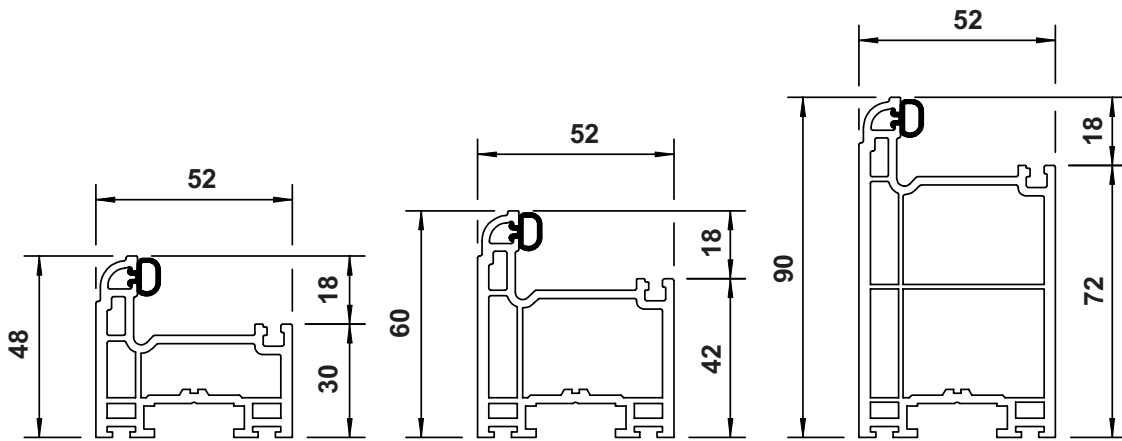

PRODUCT GUIDE

Main & Bead Profiles.

VS01 - Outer frame

VS02 - Cill

VS14 - Cill

VS03 - Top Sash

VS04 - Standard Sash

VS05 - Bottom Rail

**VS06
Square Bead
24mm**

**VS07
Ovolo Bead
24mm**